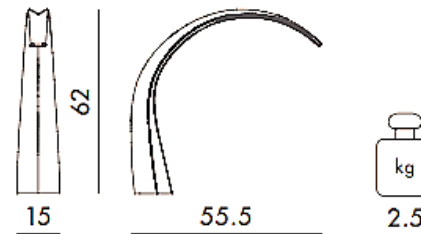

**Taj**

Transparent or mass dyed thermoplastic technopolymer

Brand: **KARTELL**

Item type: Table Lamp

Item code: 9300/B4

Designer: Ferruccio Laviani

Color: Crystal

Dimension: 15 x 55.5 x 62 cm